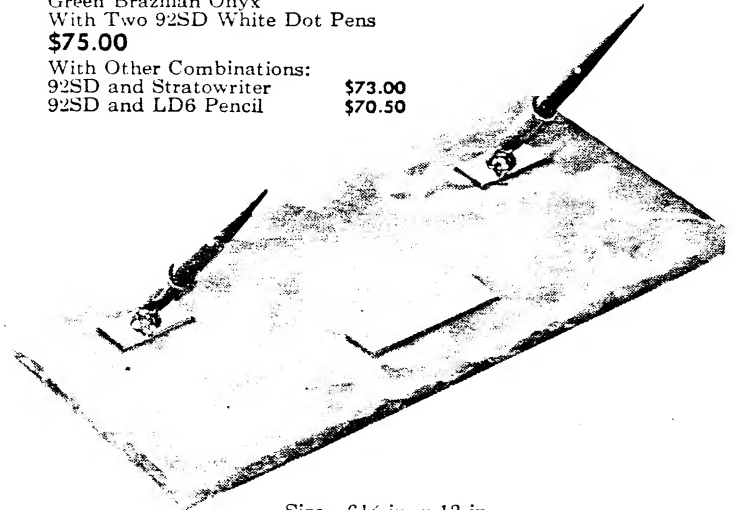

Size—6½ in. x 13 in.

W97J

Jet Crystal
With Two 92SD White Dot Pens
$45.00

With Other Combinations:
92SD and Stratowriter **$43.00**
92SD and LD6 Pencil **$40.50**
Two 55D Sheaffer Pens **$36.00**
55D Pen and LD6 Pencil **$36.00**